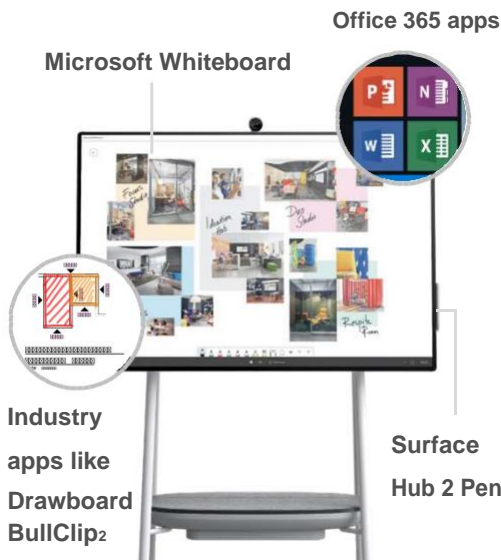

Surface Hub 2S

Empowering teamwork without boundaries

Empower teams to collaborate remotely whenever and wherever their ideas strike. Surface Hub 2S is thin and lightweight, and enables mobile, uninterrupted teamwork. Turn any space into a teamwork space.

Bring remote teams together

Be seen, be heard, and actively participate in the group discussion with best-in-class technology.

- Engage remote teams with the Surface Hub 2 Camera,¹ far-field mics, and crystal-clear speakers.
- Videos look clear and crisp on a brilliant, 4K+ screen with the highest resolution and best graphics performance in its class.²
- Run remote meetings and make ad-hoc calls seamlessly with Microsoft Teams.³

Fluid team collaboration

Everything you need at your fingertips. Use Microsoft Whiteboard and leading industry apps to keep teams in their flow. Access and share content easily from one device.

Interact naturally with Surface Hub 2 Pen¹ and touch, and sign into Surface Hub 2S to grab your OneDrive files or project wirelessly with Miracast.

Take team brainstorming to the next level with Microsoft Whiteboard, a persistent digital canvas that teams can contribute to anytime, anywhere—across devices.

Use the apps you need—take advantage of native integration with Office 365,³ Edge, and leading third-party apps.⁴