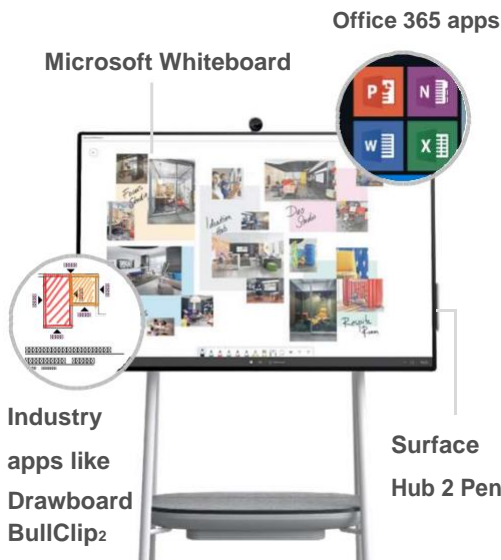

Surface Hub 2S

Empowering classrooms without boundaries

Surface Hub 2S is thin and lightweight, and enables mobile, uninterrupted teamwork. Turn any space into a classroom.

Bring remote students together

Be seen, be heard, and actively participate in the group discussion with best-in-class technology.

- Engage remote teams with the Surface Hub 2 Camera,¹ far-field mics, and crystal-clear speakers.
- Videos look clear and crisp on a brilliant, 4K+ screen with the highest resolution and best graphics performance in its class.²
- Run remote meetings and make ad-hoc calls seamlessly with Microsoft Teams.³

Fluid team collaboration

Everything you need at your fingertips. Use Microsoft Whiteboard and leading industry apps to keep teams in their flow. Access and share content easily from one device.

Interact naturally with Surface Hub 2 Pen¹ and touch, and sign into Surface Hub 2S to grab your OneDrive files or project wirelessly with Miracast.

Take team brainstorming to the next level with Microsoft Whiteboard, a persistent digital canvas that teams can contribute to anytime, anywhere—across devices.

Use the apps you need—take advantage of native integration with Office 365,³ Edge, and leading third-party apps.⁴