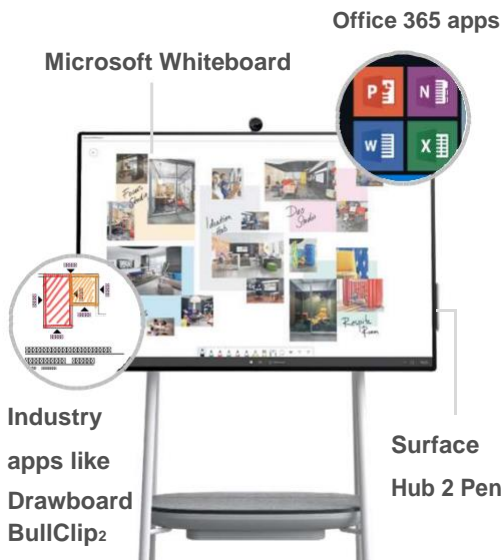

Bring remote teams together

Be seen, be heard, and actively participate in the group discussion with best-in-class technology.

- Engage remote teams with the Surface Hub 2 Camera,¹ far-field mics, and crystal-clear speakers.
- Videos look clear and crisp on a brilliant, 4K+ screen with the highest resolution and best graphics performance in its class.²
- Run remote meetings and make ad-hoc calls seamlessly with Microsoft Teams.³

Fluid team collaboration

Everything you need at your fingertips. Use Microsoft Whiteboard and leading industry apps to keep teams in their flow. Access and share content easily from one device.

Interact naturally with Surface Hub 2 Pen¹ and touch, and sign into Surface Hub 2S to grab your OneDrive files or project wirelessly with Miracast.

Take team brainstorming to the next level with Microsoft Whiteboard, a persistent digital canvas that teams can contribute to anytime, anywhere—across devices.

Use the apps you need—take advantage of native integration with Office 365,³ Edge, and leading third-party apps.⁴

¹ One (1) Surface Hub 2 Pen and one (1) Surface Hub 2 Camera included with Surface Hub 2S. Additional accessories sold separately.

² Comparison by Microsoft of Surface Hub 2S to all other devices within the Futuresource-defined Integrated Unified Communications Displays category (integrated solutions incorporating video, content and audio-conferencing features with a display providing an end to end hardware and platform solution, optimized to support a specific UC platform), as of April 2019.