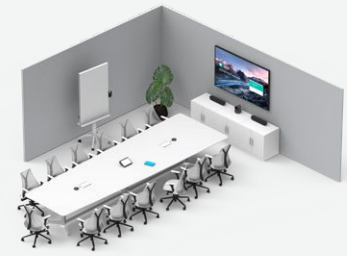

## SMALL

Designed for focus rooms and smaller conference rooms, the small configuration minimizes cabling and saves space with Logitech MeetUp, a marvel of miniaturization that mounts neatly above or below a display. Place Logitech Tap on the table, or add a wall mount to save even more space.

## MEDIUM

As rooms get bigger, tables grow longer and people sit farther from the camera. That's why the medium configuration features Logitech Rally, a premium conferencecam that pairs an advanced ultra-HD camera with modular audio that scales to support a wide range of room sizes and layouts.