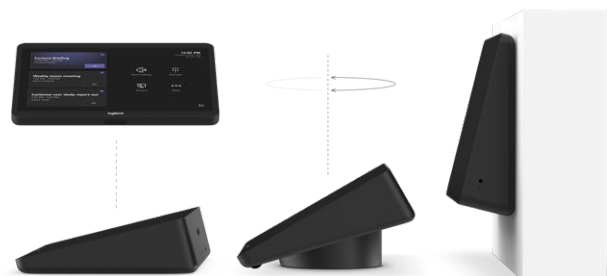

Modular video conferencing system for large rooms

Customizable for large rooms of virtually any size or shape

Brilliant optics up to 5X optical zoom, digitally enhanced to 15X total zoom

Two Rally Speakers and two Rally Mic Pods (extensible up to seven) ensure every voice is clearly heard

LOGITECH TAP

Touch controller for room solutions

- Responsive 10.1" touch screen
 - Commercial-grade cabling and cable management
 - Supports no-touch room pairing with Proximity Join
- Optional Table and Riser mounts add convenience and rotate 180° for easy viewing. Or, add a Wall Mount to save space in small and multipurpose rooms.