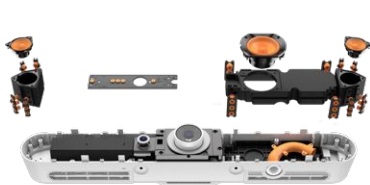

AUDIO	VIDEO	AI VIEWFINDER
Room-filling Sound Ultra low distortion speakers with RightSound™ convey every word with outstanding clarity Adaptive Beamforming Mic Array Beamforming mics pick up voices at every seat and focus on the active talker while suppressing ambient noise Expansion Ready Add up to two Rally mic pods for even greater coverage in larger settings	Ultra-HD Video Brilliantly sharp video, outstanding color, and exceptional optical accuracy at resolutions up to 4K Expansive Room Coverage Mechanical pan and tilt covers rooms 163° across by 110° high, with exceptional image quality Cinema Quality Logitech RightLight™ technology captures natural-looking skin tones, even in dim or backlit conditions	Framed to Perfection A second built-in camera lens has the ability to detect meeting participants, amplifying RightSight™ autoframing See Everyone Clearly All meeting participants, even late arrivals, are automatically seen and included Move About Freely AI Viewfinder uses scene awareness to keep the camera on the action