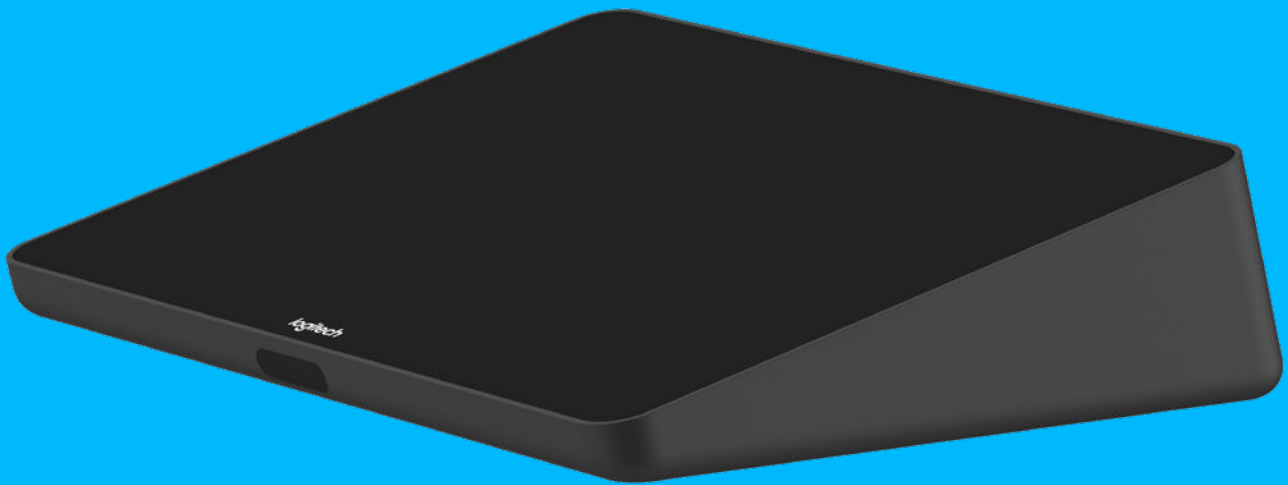

logitech®

TAP INTO BETTER MEETINGS.

Logitech Tap

The Logitech® Tap touch-screen controller connects to any computer via USB, opening up new possibilities for applications like team collaboration, room automation, environmental control, and digital signage. Unlike AV controllers that require complex integration and installation, Logitech Tap offers plug-and-play connectivity as an additional display. Developers and system integrators can then design a touch-based

user interface to simplify workflows and automate tasks.

Boasting a crisp 10.1" touchscreen, low-profile enclosure, and multiple mounting accessories, Logitech Tap delivers a sleek appearance and convenient placement options that support a wide range of room sizes and layouts.

TABLE MOUNT

RISER MOUNT

WALL MOUNT

100mm VESA

LOGITECH STRONG USB CABLE

The innovative Logitech Strong USB cable combines the plug-and-play ease of USB with the pull strength and in-wall ratings of specialized cabling. At 10 meters (32.8 ft), the included Logitech Strong USB cable delivers twice the length of the longest ordinary USB cables. And because Logitech Strong USB is aramid-reinforced, plenum-rated, and Eca certified, you can hide cabling in walls, above ceilings, or within standard 3/4" conduit.