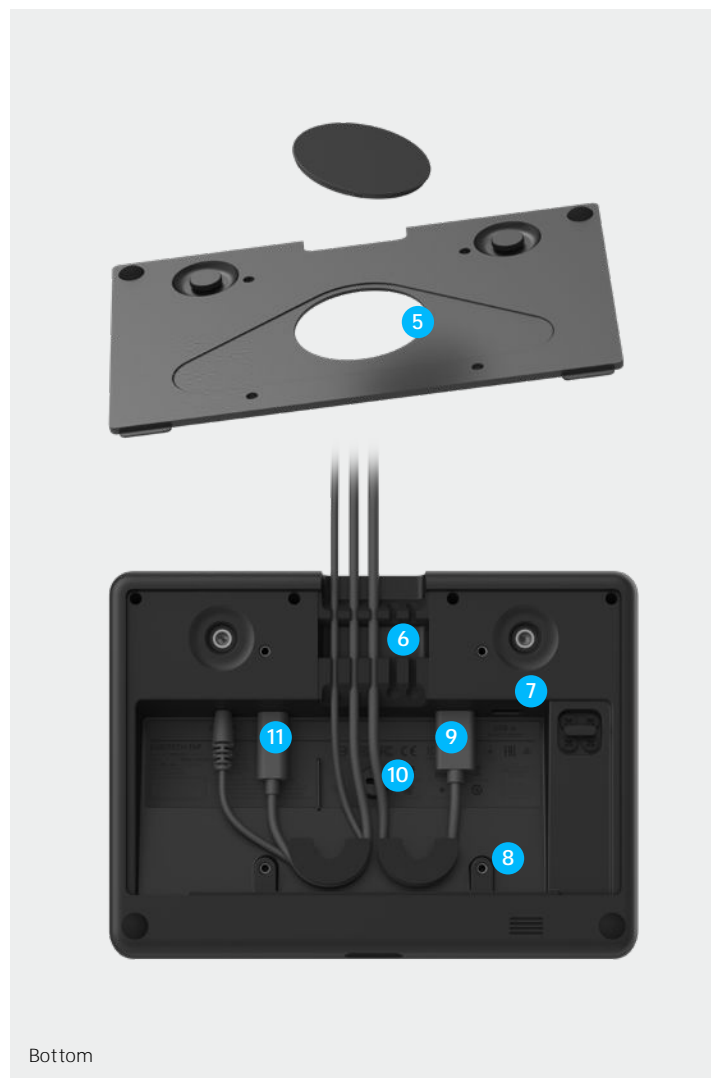

1. **1 10.1" touch display:** Spacious and responsive touch screen resists fingerprints and glare for high legibility and easy operation.
2. **2 Silent enclosure:** The sleek, fan-free design provides a comfortable 14° angle for easy reading while creating space for connections, cables, and retention mechanisms.
3. **3 Always-on readiness:** Built-in motion sensor saves power when idle, and powers on when a person approaches.
4. **4 Headphone jack:** Extends the host computer's wired audio capabilities to the tabletop, ideal for private conversations and for the hearing-impaired.
5. **5 Dual cable exits:** A sturdy metal cover with removable bottom and rear exits keep cables tidy and secure.
6. **6 Built-in cable retention:** To keep connections tight, Tap features a comprehensive strain relief and retention system, hidden entirely within its enclosure.
7. **7 USB accessory port:** Connect an accessory such as a USB speakerphone, or connect a second Tap for applications that support screen replication.
8. **8 Multiple mounting options.** A built-in 100mm VESA pattern is compatible with thousands of third-party mounts and accessories. Optional table, riser, and wall mounts offer even more flexibility.
9. **9 HDMI input for content sharing:** Provides instant wired content sharing when used with Google Hangouts Meet hardware, Microsoft Teams Room, and Zoom Rooms.
10. **10 Anti-theft protection:** Keep Tap securely in place by connecting a security cable to one of Tap's two Kensington lock slots, one on the bottom and another at the back.
11. **11 In-wall rated cabling:** The included 10m (32.8 ft) Logitech Strong USB cable offers high pull strength and is both plenum-rated and Eca certified for cable runs in walls, above ceilings, and through conduit.