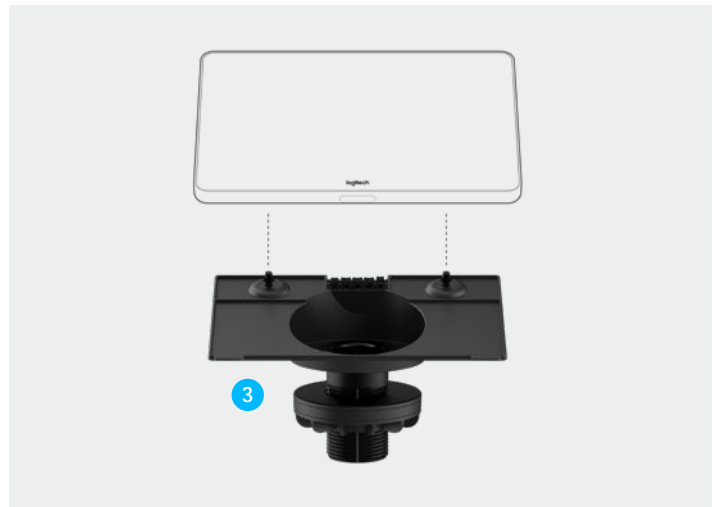

FEATURES & BENEFITS

TABLE MOUNT

- 1 Low-Pro ile with Pivot:** Preserves Tap's sleek appearance and 14° screen angle while swiveling 180° for user convenience.
- 2 Fits Most Tables:** Adjusts to tables up to 50mm (2 in) in thickness, and through grommets from 51 - 89mm (2 - 3.5 in) in diameter.

- 3 Cable Management:** Supports down-routing of cables through the grommet for a clean appearance.

RISER MOUNT

- 1 Raised Pro ile with Pivot:** Elevates Tap to a 30° screen angle for better visibility in larger rooms, while swiveling 180° for user convenience.
- 2 Fits Most Tables:** Adjusts to tables up to 50mm (2 in) in thickness, and through grommets from 51 - 89mm (2 - 3.5 in) in diameter.

- 3 Cable Management:** Supports down-routing of cables through the grommet for a clean appearance.

WALL MOUNT

- 1 Flush Mounts to Any Wall:** The plate and cleat construction adds virtually no thickness for a sleek appearance.
- 2 HDMI Cable Cinch:** Hang an HDMI cable for easy access when deployed with applications that support wired content sharing.

- 3 In-Wall Cabling:** Supports Tap's rear and bottom cable exits so you can route cabling either within or down the wall.

PC MOUNT

- 1 Cable Retention:** Two-piece cable retention clamp relieves strain and keeps USB, HDMI, power, and network cables tight and secure.
- 2 Fits Most SFF PCs:** Robust steel mount fits small form factor (SFF) computers and mounting plates with a 75mm or 100mm VESA pattern.