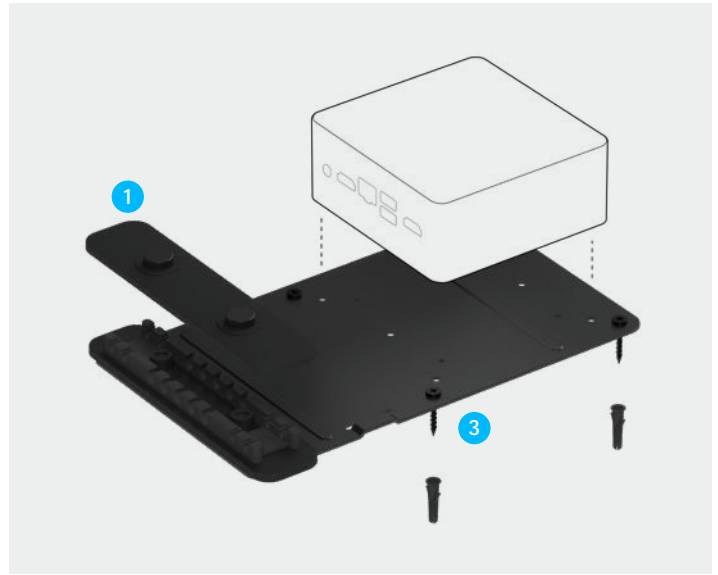

- 3 Cable Management:** Supports down-routing of cables through the grommet for a clean appearance.

WALL MOUNT

- 1 Flush Mounts to Any Wall:** The plate and cleat construction adds virtually no thickness for a sleek appearance.
- 2 HDMI Cable Cinch:** Hang an HDMI cable for easy access when deployed with applications that support wired content sharing.

- 3 In-Wall Cabling:** Supports Tap's rear and bottom cable exits so you can route cabling either within or down the wall.

PC MOUNT

- 1 Cable Retention:** Two-piece cable retention clamp relieves strain and keeps USB, HDMI, power, and network cables tight and secure.
- 2 Fits Most SFF PCs:** Robust steel mount fits small form factor (SFF) computers and mounting plates with a 75mm or 100mm VESA pattern.

- 3 Hideaway Design:** Includes hardware to mount a PC behind a display on the wall, or beneath a table.

LOGITECH STRONG USB CABLE

- 1 In-Wall Rated:** Aramid-reinforced, plenum-rated and Eca compliant for high pull-strength and durability in walls, above ceilings, or within standard 3/4" conduit.
- 2 Stays Connected:** Together with Tap's internal cable retention and strain relief systems, Logitech Strong USB stays securely connected, even when users move Tap around the room.
- 3 Compatible:** With support for USB 3.1, 3.0, and 2.0, the active optical cable is compatible with self-powered USB Type C devices like MeetUp and Rally Camera, or any USB Type C hub with its own power supply.
- 4 Hides the Computer:** Available in 10 and 25 meter (32.8 and 82 ft) lengths so you can move the meeting room computer — and its noise, heat, and cabling — away from participants and out of sight.