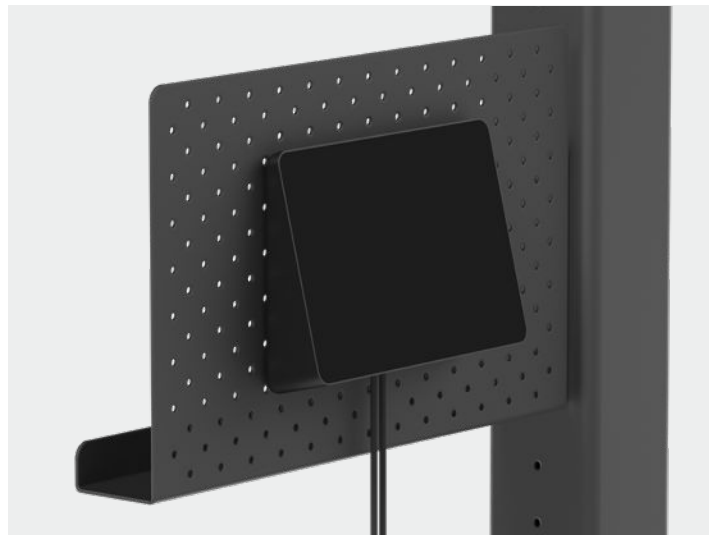

MOUNTING OPTIONS

With mounts and in-wall rated cabling that support a wide range of layouts and sizes, Logitech Tap lets you deploy the same user experience in every room. Secure in place, optimize cable routing, and add 180° rotation with Tap Table Mount. For better visibility in larger rooms, Tap Riser Mount elevates the screen to 30°. Tap Wall Mount frees valuable table space in small rooms. A built-in 100mm VESA pattern supports thousands of third-party mounts and accessories.

TABLE MOUNT

RISER MOUNT

WALL MOUNT

100mm VESA

LOGITECH STRONG USB CABLE

The innovative Logitech Strong USB cable combines the plug-and-play ease of USB with the pull strength and in-wall ratings of specialized cabling. At 10 meters (32.8 ft), the included Logitech Strong USB cable delivers twice the length of the longest ordinary USB cables. And because Logitech Strong USB is aramid-reinforced, plenum-rated, and Eca certified, you can hide cabling in walls, above ceilings, or within standard 3/4" conduit.

Logitech Strong USB is also available in 25 meter (82 ft) length for larger rooms and longer runs.

- 1 In-Wall Rated:** Plenum-rated and Eca compliant for in-wall and conduit runs.
- 2 Tight Connection:** Works with the Tap cable retention system to keep connections tight.
- 3 High Durability:** Aramid-reinforced for high pull-strength and durability.