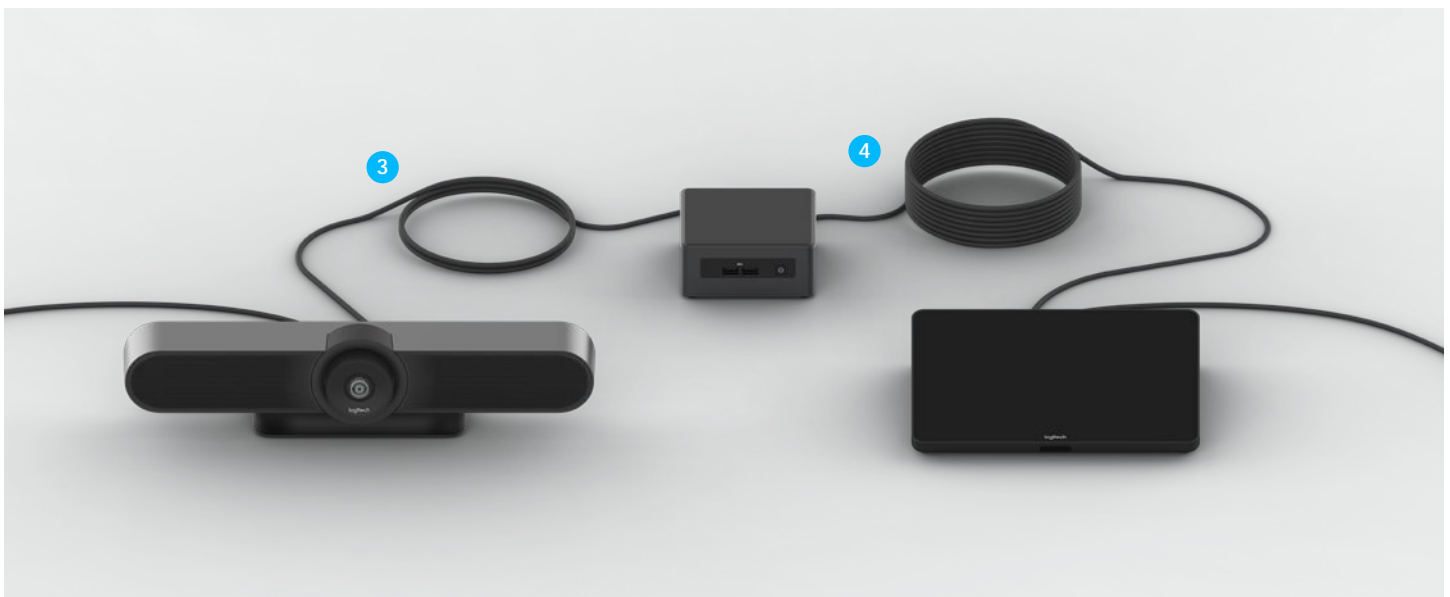

- 3 Cable Management:** Supports down-routing of cables through the grommet for a clean appearance.

WALL MOUNT

- 1 Flush Mounts to Any Wall:** The plate and cleat construction adds virtually no thickness for a sleek appearance.
- 2 HDMI Cable Cinch:** Hang an HDMI cable for easy access when deployed with applications that support wired content sharing.

- 3 In-Wall Cabling:** Supports Tap's rear and bottom cable exits so you can route cabling either within or down the wall.

PC MOUNT

- 1 Cable Retention:** Two-piece cable retention clamp relieves strain and keeps USB, HDMI, power, and network cables tight and secure.
- 2 Fits Most SFF PCs:** Robust steel mount fits small form factor (SFF) computers and mounting plates with a 75mm or 100mm VESA pattern.

- 3 Hideaway Design:** Includes hardware to mount a PC behind a display on the wall, or beneath a table.

LOGITECH STRONG USB CABLE

- 1 In-Wall Rated:** Aramid-reinforced, plenum-rated and Eca compliant for high pull-strength and durability in walls, above ceilings, or within standard 3/4" conduit.
- 2 Stays Connected:** Together with Tap's internal cable retention and strain relief systems, Logitech Strong USB stays securely connected, even when users move Tap around the room.
- 3 Compatible:** With support for USB 3.1, 3.0, and 2.0, the active optical cable is compatible with self-powered USB Type C devices like MeetUp and Rally Camera, or any USB Type C hub with its own power supply.
- 4 Hides the Computer:** Available in 10 and 25 meter (32.8 and 82 ft) lengths so you can move the meeting room computer — and its noise, heat, and cabling — away from participants and out of sight.