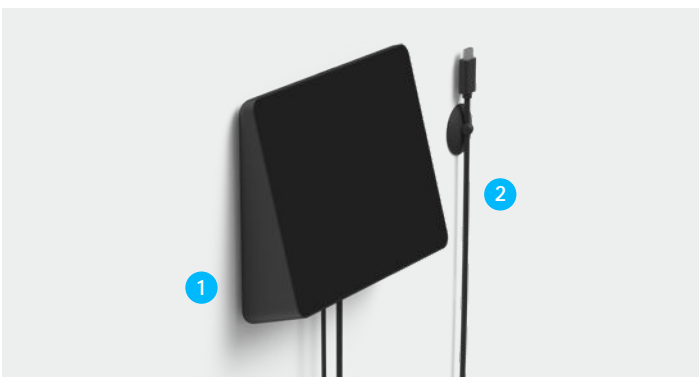

FEATURES & BENEFITS

TABLE MOUNT

- 1 Low-Pro ile with Pivot:** Preserves Tap's sleek appearance and 14° screen angle while swiveling 180° for user convenience.
- 2 Fits Most Tables:** Adjusts to tables up to 50mm (2 in) in thickness, and through grommets from 51 - 89mm (2 - 3.5 in) in diameter.

- 3 Cable Management:** Supports down-routing of cables through the grommet for a clean appearance.

RISER MOUNT

- 1 Raised Pro ile with Pivot:** Elevates Tap to a 30° screen angle for better visibility in larger rooms, while swiveling 180° for user convenience.
- 2 Fits Most Tables:** Adjusts to tables up to 50mm (2 in) in thickness, and through grommets from 51 - 89mm (2 - 3.5 in) in diameter.

- 3 Cable Management:** Supports down-routing of cables through the grommet for a clean appearance.

WALL MOUNT

- 1 Flush Mounts to Any Wall:** The plate and cleat construction adds virtually no thickness for a sleek appearance.
- 2 HDMI Cable Cinch:** Hang an HDMI cable for easy access when deployed with applications that support wired content sharing.