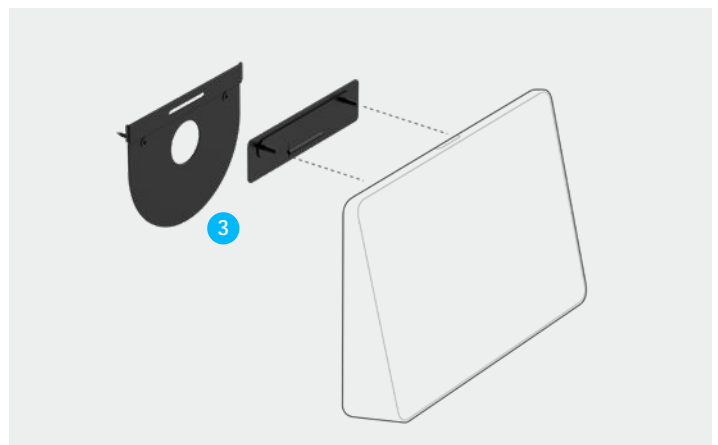

- 3 Cable Management:** Supports down-routing of cables through the grommet for a clean appearance.

RISER MOUNT

- 1 Raised Pro ile with Pivot:** Elevates Tap to a 30° screen angle for better visibility in larger rooms, while swiveling 180° for user convenience.
- 2 Fits Most Tables:** Adjusts to tables up to 50mm (2 in) in thickness, and through grommets from 51 - 89mm (2 - 3.5 in) in diameter.

- 3 Cable Management:** Supports down-routing of cables through the grommet for a clean appearance.

WALL MOUNT

- 1 Flush Mounts to Any Wall:** The plate and cleat construction adds virtually no thickness for a sleek appearance.
- 2 HDMI Cable Cinch:** Hang an HDMI cable for easy access when deployed with applications that support wired content sharing.

- 3 In-Wall Cabling:** Supports Tap's rear and bottom cable exits so you can route cabling either within or down the wall.

PC MOUNT

- 1 Cable Retention:** Two-piece cable retention clamp relieves strain and keeps USB, HDMI, power, and network cables tight and secure.
- 2 Fits Most SFF PCs:** Robust steel mount fits small form factor (SFF) computers and mounting plates with a 75mm or 100mm VESA pattern.