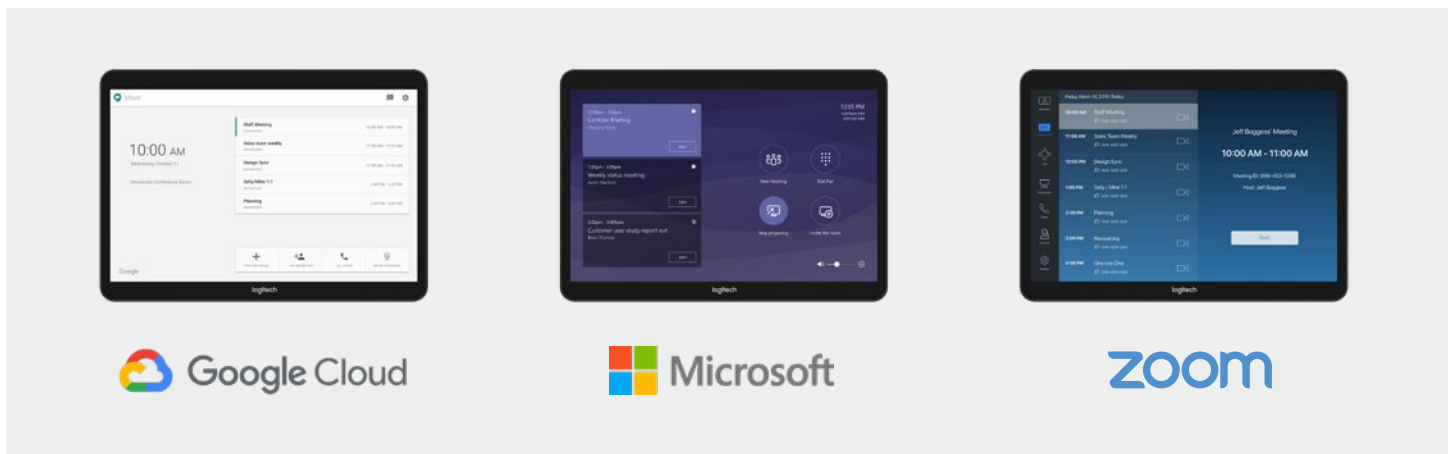

WARRANTY

2-year limited hardware

PART NUMBERS AND UPC

Part #: 939-001796
UPC: 97855147400

ROOM SOLUTIONS WITH LOGITECH TAP

Video conferencing room solutions with Logitech Tap deliver calendar integration, touch-to-join, instant content sharing, and always-on readiness. Pre-configured with room-optimized software from Google, Microsoft, or Zoom, Logitech Room Solutions include all necessary components: Tap touch controller, small form factor computer, in-wall rated cabling, and Logitech MeetUp or Rally conference camera. Learn more at www.logitech.com/tap.