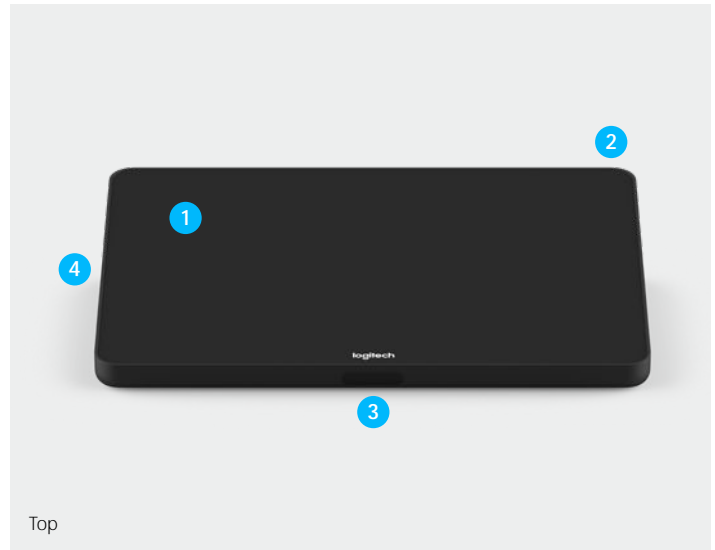

1. **1 10.1" touch display:** Spacious and responsive touch screen resists fingerprints and glare for high legibility and easy operation.
2. **2 Silent enclosure:** The sleek, fan-free design provides a comfortable 14° angle for easy reading while creating space for connections, cables, and retention mechanisms.
3. **3 Always-on readiness:** Built-in motion sensor saves power when idle, and powers on when a person approaches.
4. **4 Headphone jack:** Extends the host computer's wired audio capabilities to the tabletop, ideal for private conversations and for the hearing-impaired.
5. **5 Dual cable exits:** A sturdy metal cover with removable bottom and rear exits keep cables tidy and secure.
6. **6 Built-in cable retention:** To keep connections tight, Tap features a comprehensive strain relief and retention system, hidden entirely within its enclosure.
7. **7 USB accessory port:** Connect an accessory such as a USB speakerphone, or connect a second Tap for applications that support screen replication.
8. **8 Multiple mounting options.** A built-in 100mm VESA pattern is compatible with thousands of third-party mounts and accessories. Optional table, riser, and wall mounts offer even more flexibility.
9. **9 HDMI input for content sharing:** Provides instant wired content sharing when used with Google Hangouts Meet hardware, Microsoft Teams Room, and Zoom Rooms.
10. **10 Anti-theft protection:** Keep Tap securely in place by connecting a security cable to one of Tap's two Kensington lock slots, one on the bottom and another at the back.
11. **11 In-wall rated cabling:** The included 10m (32.8 ft) Logitech Strong USB cable offers high pull strength and is both plenum-rated and Eca certified for cable runs in walls, above ceilings, and through conduit.